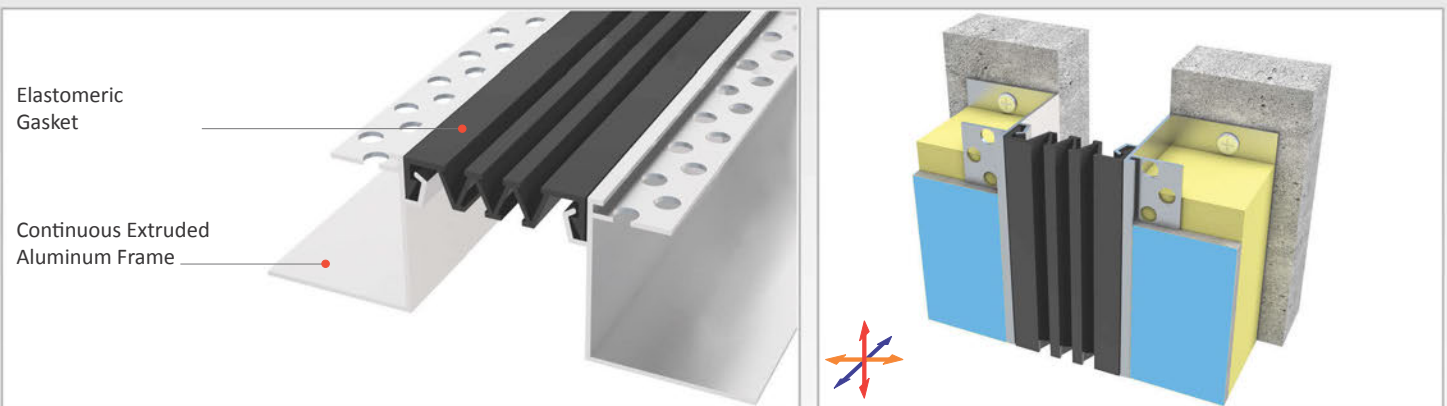

AS A124 flush mounted profile is specially designed for places with insulating board applications and can easily be installed by means of screws to all types of walls. Its ribbed elastomeric gasket gains the profile a remarkable movement ability and slide-in gasket system lets the profile to be used at facades. Profiles up to 150 mm gap are applied with single gasket while the wider ones are with double gaskets joined with a connector profile.

- Application Areas** : Outdoor / Wall
- Ideal for** : Shopping Malls, Airports, Residences, Hospitals, Hotels, Commercial & Public Buildings etc.
- Material** : Mill Finish Aluminum (Anodizing optional), EPDM (Only in Black Color) or TPE Gasket
- Aluminum Alloy** : 6063 AA-USA / EN AW 6063
- Optional Supplies** : Fire Barrier, Waterproof EPDM membrane

\* Visuals are representative and the profile configuration may differ depending on the characteristics requested.

LOCATION	MODEL	GAP (Fb) mm	HEIGHT (H) MM	OVERALL WIDTH (B) mm	VISIBLE WIDTH (S) mm	MOVEMENT (W) mm	LOAD CAPACITY	STANDARD LENGTH (mt)
Wall to Wall	AS A124-030	30	47 / 57	120	38	+10 / - 6	N/A	3
	AS A124-050	50	47 / 57	140	58	+20 / -15	N/A	3
	AS A124-080	80	47 / 57	170	88	+40 / -30	N/A	3
	AS A124-100	100	47 / 57	190	108	+20 / -50	N/A	3
	AS A124-150	150	47 / 57	240	158	+30 / -80	N/A	3
	AS A124-200	200	47 / 57	290	208	+40 / -100	N/A	3
	AS A124-200M	200	47 / 57	290	208	+40 / -100	N/A	3