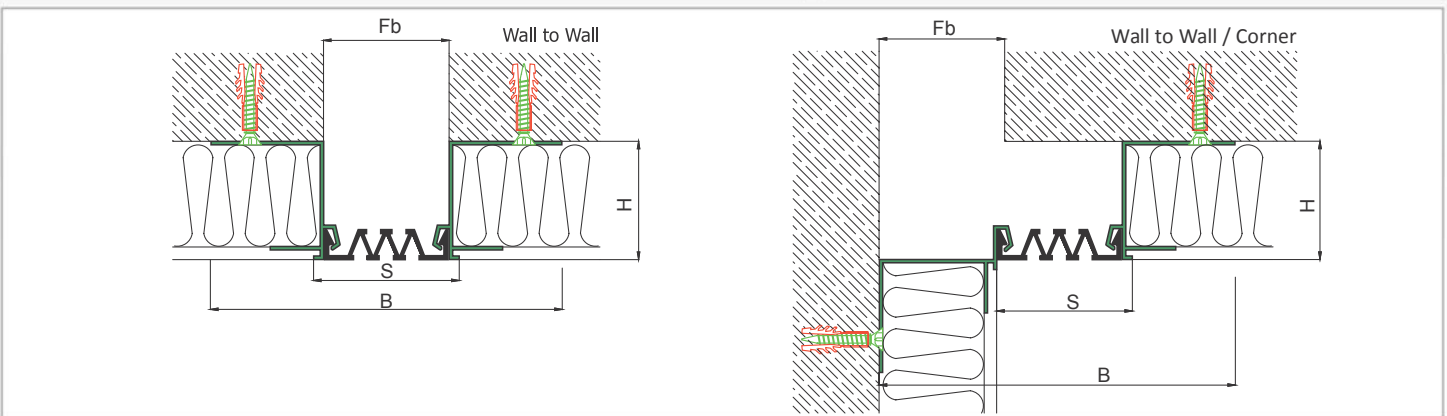

AS A124 flush mounted profile is specially designed for places with insulating board applications and can easily be installed by means of screws to all types of walls. Its ribbed elastomeric gasket gains the profile a remarkable movement ability and slide-in gasket system lets the profile to be used at facades. Profiles up to 150 mm gap are applied with single gasket while the wider ones are with double gaskets joined with a connector profile.

- Application Areas** : Outdoor / Wall
- Ideal for** : Shopping Malls, Airports, Residences, Hospitals, Hotels, Commercial & Public Buildings etc.
- Material** : Mill Finish Aluminum (Anodizing optional), EPDM (Only in Black Color) or TPE Gasket
- Aluminum Alloy** : 6063 AA-USA / EN AW 6063
- Optional Supplies** : Fire Barrier, Waterproof EPDM membrane

\* Visuals are representative and the profile configuration may differ depending on the characteristics requested.

LOCATION	MODEL	GAP (Fb) mm	HEIGHT (H) MM	OVERALL WIDTH (B) mm	VISIBLE WIDTH (S) mm	MOVEMENT (W) mm	LOAD CAPACITY	STANDARD LENGTH (mt)
Wall to Wall	AS A124-030	30	47 / 57	120	38	+10 / - 6	N/A	3
	AS A124-050	50	47 / 57	140	58	+20 / -15	N/A	3
	AS A124-080	80	47 / 57	170	88	+40 / -30	N/A	3
	AS A124-100	100	47 / 57	190	108	+20 / -50	N/A	3
	AS A124-150	150	47 / 57	240	158	+30 / -80	N/A	3
	AS A124-200	200	47 / 57	290	208	+40 / -100	N/A	3
	AS A124-200M	200	47 / 57	290	208	+40 / -100	N/A	3

Note: Please ask for different sizes

Profil No Profile Number	AS A124 100	AS A124 100K
Fb (mm)	100	100
H (mm) yaklaşık approx.	57	57
W± (mm) yaklaşık approx.	+20/-50	+20/-50
Renk Color	Alüminyum: Natürel, Fıtliler: Siyah, gri, diğer Aluminum: Natural, Inserts: Black, grey, others	
Malzeme Material	Alüminyum, EPDM Kauçuk (siyah), Termoplastik Kauçuk (gri ve diğer) Aluminum, EPDM Rubber (black), Thermoplastic Rubber (grey and others)	
Standart Uzunluk Standard Length	3	