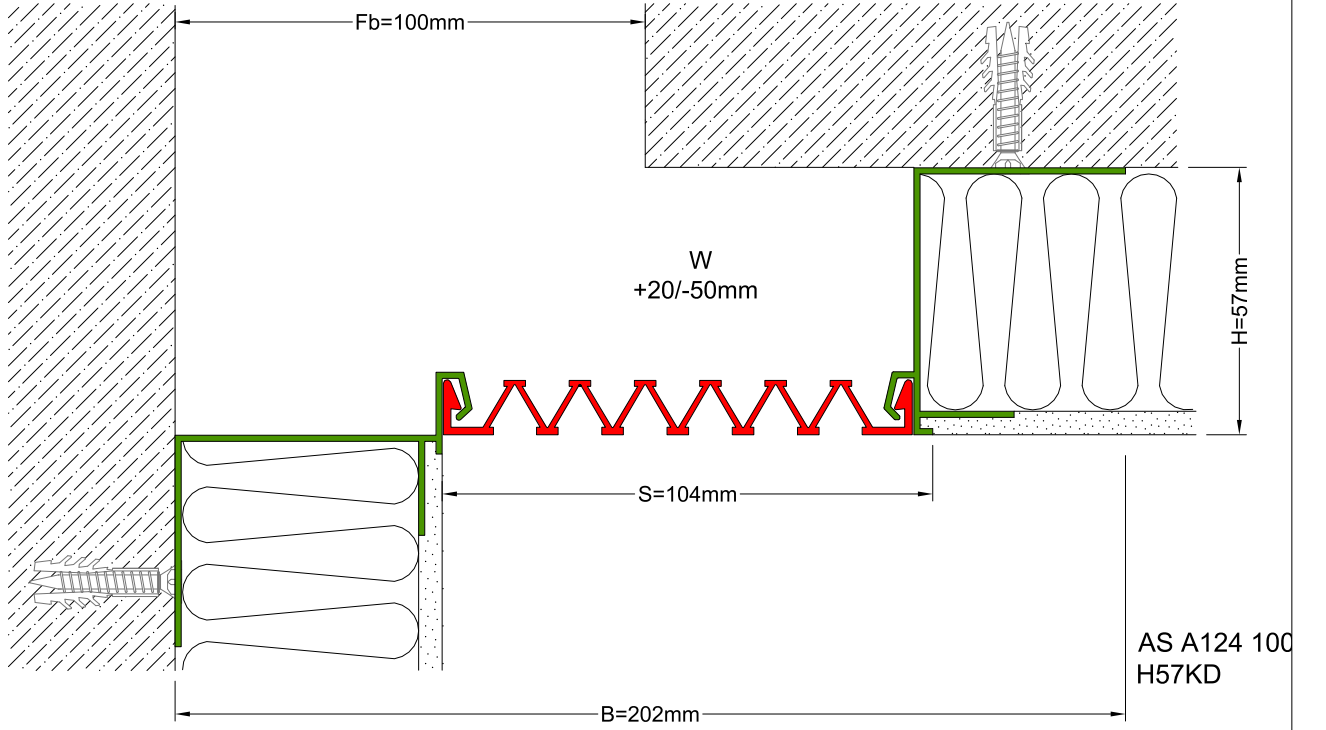

AS A124 flush mounted profile is specially designed for places with insulating board applications and can easily be installed by means of screws to all types of walls. Its ribbed elastomeric gasket gains the profile a remarkable movement ability and slide-in gasket system lets the profile to be used at facades. Profiles up to 150 mm gap are applied with single gasket while the wider ones are with double gaskets joined with a connector profile.

- Application Areas** : Outdoor / Wall
- Ideal for** : Shopping Malls, Airports, Residences, Hospitals, Hotels, Commercial & Public Buildings etc.
- Material** : Mill Finish Aluminum (Anodizing optional), EPDM (Only in Black Color) or TPE Gasket
- Aluminum Alloy** : 6063 AA-USA / EN AW 6063
- Optional Supplies** : Fire Barrier, Waterproof EPDM membrane

\* Visuals are representative and the profile configuration may differ depending on the characteristics requested.

LOCATION	MODEL	GAP (Fb) mm	HEIGHT (H) MM	OVERALL WIDTH (B) mm	VISIBLE WIDTH (S) mm	MOVEMENT (W) mm	LOAD CAPACITY	STANDARD LENGTH (mt)
Wall to Wall	AS A124-030	30	47 / 57	120	38	+10 / - 6	N/A	3
	AS A124-050	50	47 / 57	140	58	+20 / -15	N/A	3
	AS A124-080	80	47 / 57	170	88	+40 / -30	N/A	3
	AS A124-100	100	47 / 57	190	108	+20 / -50	N/A	3
	AS A124-150	150	47 / 57	240	158	+30 / -80	N/A	3
	AS A124-200	200	47 / 57	290	208	+40 / -100	N/A	3
	AS A124-200M	200	47 / 57	290	208	+40 / -100	N/A	3

Note: Please ask for different sizes

Profil No Profile Number	AS A124 100	AS A124 100K
Fb (mm)	100	100
H (mm) yaklaşık approx.	57	57
W± (mm) yaklaşık approx.	+20/-50	+20/-50
Renk Color	Alüminyum: Natürel, Fıtliler: Siyah, gri, diğer Aluminum: Natural, Inserts: Black, grey, others	
Malzeme Material	Alüminyum, EPDM Kauçuk (siyah), Termoplastik Kauçuk (gri ve diğer) Aluminum, EPDM Rubber (black), Thermoplastic Rubber (grey and others)	
Standart Uzunluk Standard Length	3	