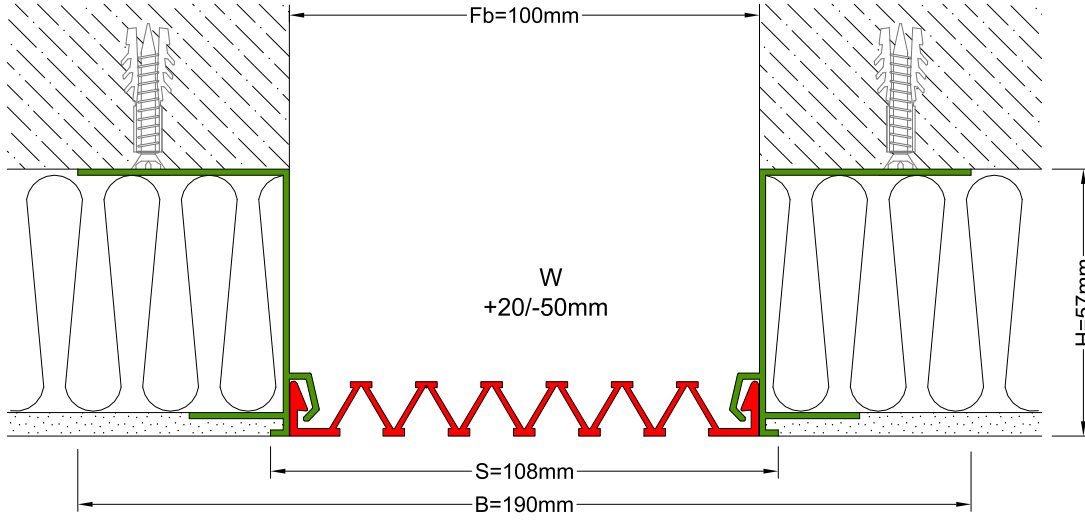

AS A124 flush mounted profile is specially designed for places with insulating board applications and can easily be installed by means of screws to all types of walls. Its ribbed elastomeric gasket gains the profile a remarkable movement ability and slide-in gasket system lets the profile to be used at facades. Profiles up to 150 mm gap are applied with single gasket while the wider ones are with double gaskets joined with a connector profile.

- Application Areas** : Outdoor / Wall
- Ideal for** : Shopping Malls, Airports, Residences, Hospitals, Hotels, Commercial & Public Buildings etc.
- Material** : Mill Finish Aluminum (Anodizing optional), EPDM (Only in Black Color) or TPE Gasket
- Aluminum Alloy** : 6063 AA-USA / EN AW 6063
- Optional Supplies** : Fire Barrier, Waterproof EPDM membrane

\* Visuals are representative and the profile configuration may differ depending on the characteristics requested.

LOCATION	MODEL	GAP (Fb) mm	HEIGHT (H) MM	OVERALL WIDTH (B) mm	VISIBLE WIDTH (S) mm	MOVEMENT (W) mm	LOAD CAPACITY	STANDARD LENGTH (mt)
Wall to Wall	AS A124-030	30	47 / 57	120	38	+10 / - 6	N/A	3
	AS A124-050	50	47 / 57	140	58	+20 / -15	N/A	3
	AS A124-080	80	47 / 57	170	88	+40 / -30	N/A	3
	AS A124-100	100	47 / 57	190	108	+20 / -50	N/A	3
	AS A124-150	150	47 / 57	240	158	+30 / -80	N/A	3
	AS A124-200	200	47 / 57	290	208	+40 / -100	N/A	3
	AS A124-200M	200	47 / 57	290	208	+40 / -100	N/A	3

Note: Please ask for different sizes

Profil No Profile Number	AS A124 100	AS A124 100K
Fb (mm)	100	100
H (mm) yaklaşık approx.	57	57
W± (mm) yaklaşık approx.	+20/-50	+20/-50
Renk Color	Alüminyum: Natürel, Fıtliler: Siyah, gri, diğer Aluminum: Natural, Inserts: Black, grey, others	
Malzeme Material	Alüminyum, EPDM Kauçuk (siyah), Termoplastik Kauçuk (gri ve diğer) Aluminum, EPDM Rubber (black), Thermoplastic Rubber (grey and others)	
Standart Uzunluk Standard Length	3	